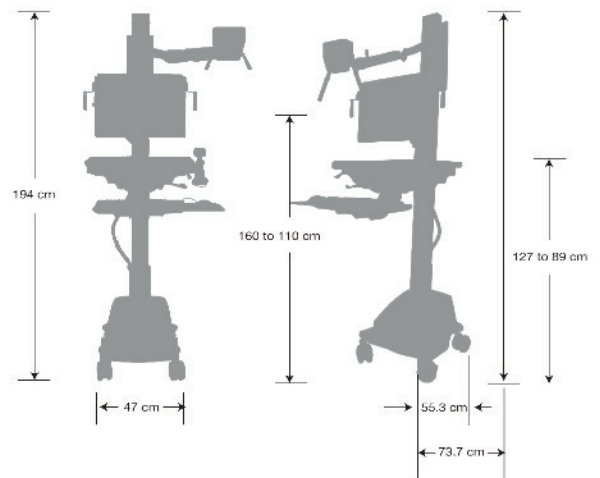

Call SPOT Imaging Solutions for expert advice on how you can transform your pathology environment with digital imaging and telepathology

6540 Burroughs Avenue
Sterling Heights • MI • 48314-2133
phone: 586.731.6000 • fax: 586.731.6469
website: www.spotimaging.com
SPOT PathMobile Practical