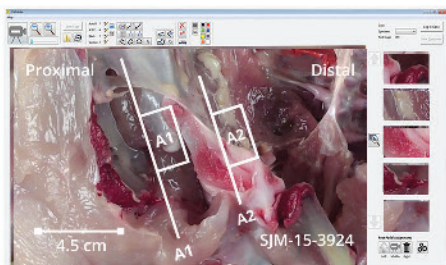

Annotation | Automated Imprints

Telepathology | Made Routine