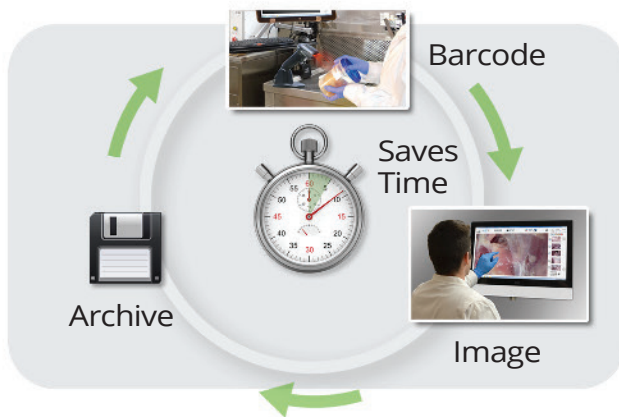

PathMobile™ | Practical

PathMobile is a "roll around" imaging workstation

PathMobile Key Features

- 20Mp Image Capture
- 720p Live Preview and Telepathology
- FOV Min 2 cm Max 205 cm
- 34X Zoom
- Auto Focus
- Auto Exposure
- 6 Axis Adjustable Camera Arm
- Barcode Auto Login
- One-Click Archive
- One-Click Telepathology Connection
- Autopsy Optimized Interface
- Easy to Clean Design
- Washable Keyboard and Mouse
- Up to 6 hr. Battery Operation Standard

Secure | Direct Digital Archive

Interface | Easy to Learn

Annotation | Automated Imprints

Telepathology | Made Routine

PathMobile™ | The Smart Choice

Routine Pathology Grossing Examination

Saved per Case	Cases per Day	Time Saved per Day	Time Saved per Year
20 Min	3	1 Hr	260 Hrs

Routine Consults

PathSuite ensures a rich collaborative consult allowing colleagues to easily clarify orientation and discuss dissection.

Easy to Implement

SPOT Imaging Solutions has developed turnkey solutions with configuration options to support your facility's unique hardware and software infrastructure. The result is quick installation and optimized performance.