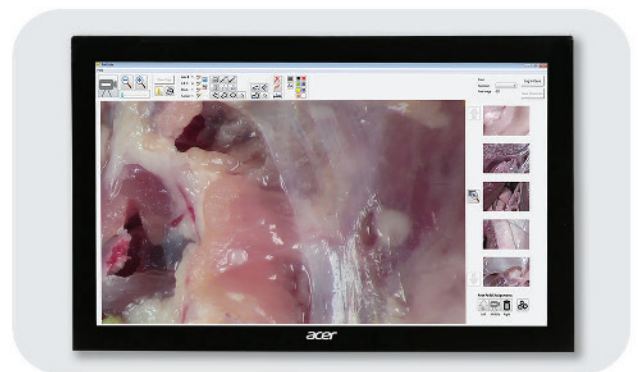

PathMobile™ | Practical

PathMobile is a "roll around" imaging workstation

PathMobile Key Features

- 20Mp Image Capture
- 720p Live Preview and Telepathology
- FOV Min 2 cm Max 205 cm
- 34X Zoom
- Auto Focus
- Auto Exposure
- 6 Axis Adjustable Camera Arm
- Barcode Auto Login
- One-Click Archive
- One-Click Telepathology Connection
- Autopsy Optimized Interface
- Easy to Clean Design
- Washable Keyboard and Mouse
- Up to 6 hr. Battery Operation Standard

Secure | Direct Digital Archive

Interface | Easy to Learn

Annotation | Automated Imprints

Telepathology | Made Routine

PathMobile™ | The Smart Choice

Routine Pathology Grossing Examination

Saved per Case	Cases per Day	Time Saved per Day	Time Saved per Year
20 Min	3	1 Hr	260 Hrs

Routine Consults

PathSuite ensures a rich collaborative consult allowing colleagues to easily clarify orientation and discuss dissection.

Easy to Implement

SPOT Imaging Solutions has developed turnkey solutions with configuration options to support your facility's unique hardware and software infrastructure. The result is quick installation and optimized performance.