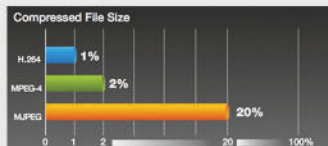

Dot-264 Compression