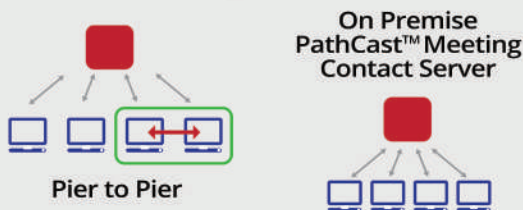

Rich Communication

PathCast is a virtual environment with...

- Interactive Live Video
- VoIP Audio
- Remote Cursor and Keyboard Control

Secure Architecture

PathCast is built from the ground up to eliminate IT security threats.

- PathCast™ is a proprietary, clinical only application
- Behind Firewall implementation eliminates Firewall exceptions
- VPN connections for external users' access
- Contact Server manages participant validation
- IT registration of new users limits spoofing
- Clients only respond to authorized requests

**Auto-Connect
Wake On LAN**

**NAT
TRAVERSAL**

IT Manageability

PathCast's lean design executes its mission without frivolous features that clutter the interface and increase the IT maintenance burden.

- Latest Dot-264 compression technology eases network loading.
- Pier to Pier maintains Video Transmission Performance
- Half Duplexed audio echo suppression and microphone auto-gain leveling eliminate speaker feedback.

Contact us to set up a demo...

See Just How Easy PathCast™ Can Be...

6540 Burroughs Ave • Sterling Heights, MI • 48314
phone: 586-731-6000 • website: www.spotimaging.com
PathCast Flyer Rev B