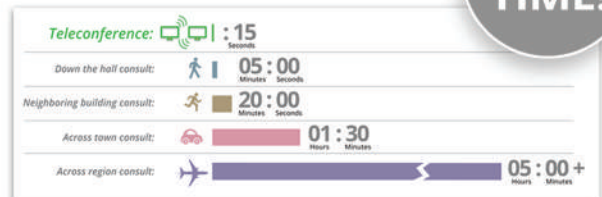

## Support Multiple Procedures Simultaneously

PathCast's virtual connections lets you click between procedures, stretching your coverage during peak demand periods.