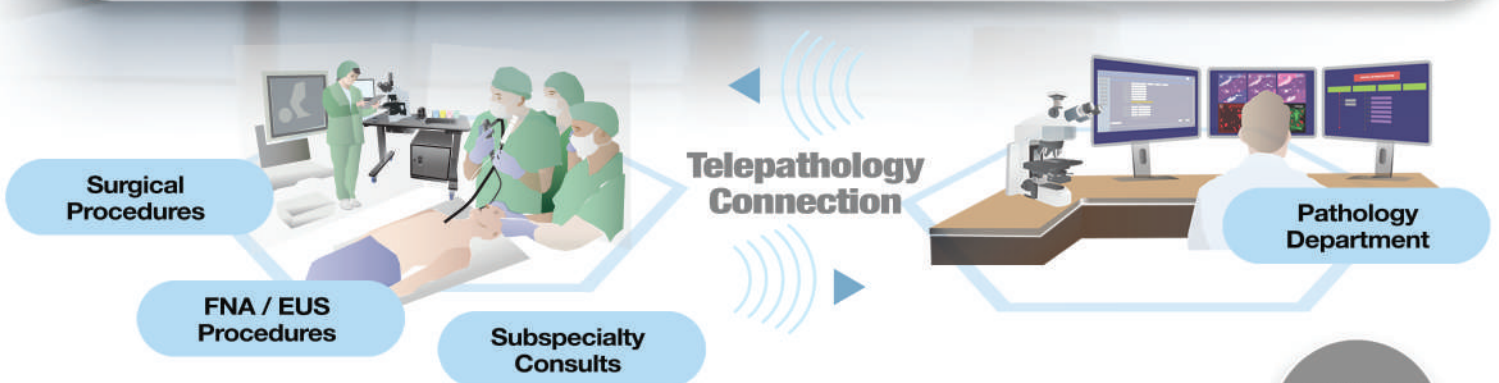

Looking for a Secure and Easy Telepathology Solution?

Secure and Easy to Use

PathCast™ is Designed Specifically for Pathology and Clinical Consultation!

Save Time

Eliminate Unreimbursed Travel and Wait Times.

- Users connect and engage only when needed
- Quickly review samples and provide opinion
- Immediately return back to productive slide examination

Telepathology vs. Physical Travel

SAVE TIME!