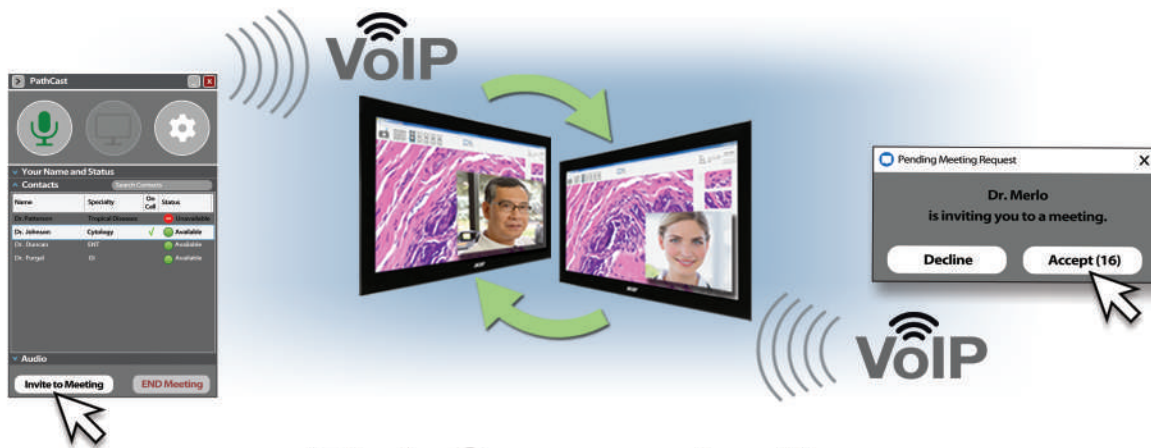

## Support Multiple Procedures Simultaneously

PathCast's virtual connections lets you click between procedures, stretching your coverage during peak demand periods.

## Easy Meeting Connections

**Connect Quickly Without Frustration**

**It's as Easy as...**

- Select a colleague's name
- Click "Request Meeting"
- Colleague clicks "Accept"
- The meeting is started

## Telepathology | One-click connect

**PathCast™ Makes Clinical Consults Easy and Secure**

## Rich Communication

PathCast is a virtual environment with...

- Interactive Live Video
- VoIP Audio
- Remote Cursor and Keyboard Control