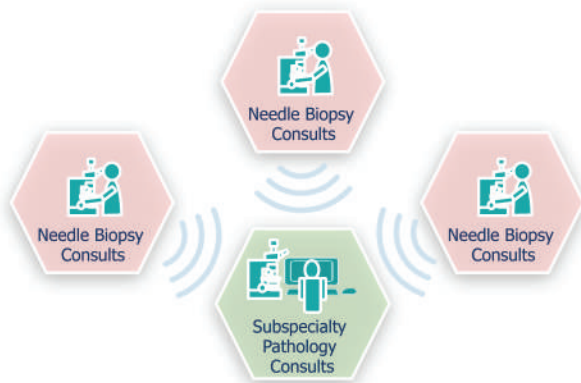

## Support Multiple Procedures Simultaneously

PathCast's virtual connections lets you click between procedures, stretching your coverage during peak demand periods.

## Rich Communication

PathCast is a virtual environment with...

- Interactive Live Video
- VoIP Audio
- Remote Cursor and Keyboard Control

## Secure Architecture

PathCast is built from the ground up to eliminate IT security threats.

- PathCast™ is a proprietary, clinical only application
- Behind Firewall implementation eliminates Firewall exceptions
- VPN connections for external users' access
- Contact Server manages participant validation
- IT registration of new users limits spoofing
- Clients only respond to authorized requests

## IT Manageability

PathCast's lean design executes its mission without frivolous features that clutter the interface and increase the IT maintenance burden.

- Latest Dot-264 compression technology eases network loading.
- Pier to Pier maintains Video Transmission Performance
- Half Duplexed audio echo suppression and microphone auto-gain leveling eliminate speaker feedback.