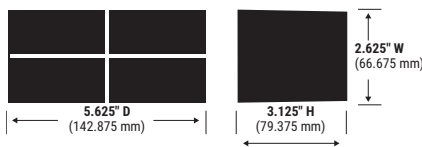

Slide storage magazine