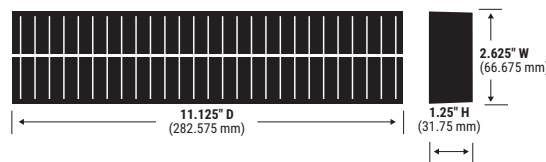

Block storage magazine