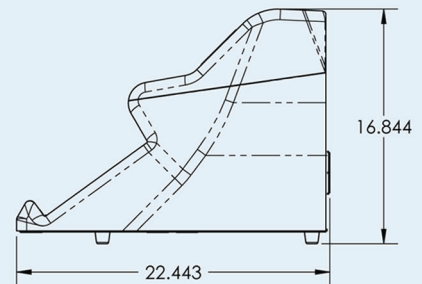

PathArchiv Specifications

	PathArchiv-S	PathArchiv-B
Computer OS	Win 10 Pro	Win 10 Pro
USB 3.0 Ports	2	2
LAN Port	1	1
Keyboard and Mouse	Standard Wireless	Standard Wireless
Handheld Barcode Reader	Optional	Optional
Display		
Touch Screen	Full color LCD	Full color LCD
Power / Environment		
Current	1.0 amp	1.0 amp
Power Supply	120-240 VAC	120-240 VAC
Frequency	50/60 Hz	50/60 Hz
Operating Temperature	41° - 86° F / +5 - +30°C	41° - 86° F / +5 - +30°C
Certifications	CE, FCC Class A, RoHS CSA/UL Electrical Certification	CE, FCC Class A, RoHS CSA/UL Electrical Certification
Instrument Size		
Height	17" H (431.8 mm)	17.5" H (444.5 mm)
Width	27" W (685.8 mm)	10.75" W (273.05 mm)
Depth	19" D (482.6 mm)	22.5" D (571.5 mm)
Weight		
Instrument	52 lb / 23.6 kg	34 lb / 15.4 kg
Sample Size Capacity		
Standard Slide Size	1.007" x 3.007" (25.6 mm x 76.4 mm)	
Standard Block Cassette Size		1.122" x 1.614" (28.5 mm x 41 mm)
Sample Processing and Storage		
Samples per Instrument	200	50
Samples per Magazine	200	50
Magazines per Storage Box	8	8
Samples per Storage Box	1,600	400
Storage Box Size	12" W (304.8 mm) 12" D (304.8 mm) 4" H (101.6 mm)	12" W (304.8 mm) 12" D (304.8 mm) 4" H (101.6 mm)
Magazine Size	2-5/8" W (66.675 mm) 5-5/8" D (142.875 mm) 3-1/8" H (79.375 mm)	2-5/8" W (66.675 mm) 11-1/8" D (282.575 mm) 1-1/4" H (31.75 mm)
Sample Processing Rate (Samples per Hour)		
	240 Slides/hr	1500 Blocks/hr

PathArchiv-S Slide Filing

PathArchiv-B Block Filing

Slide storage magazine

Block storage magazine

Outer storage box