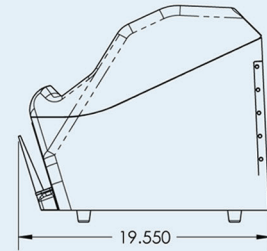

PathArchiv Specifications

	PathArchiv-S	PathArchiv-B
Computer OS	Win 10 Pro	Win 10 Pro
USB 3.0 Ports	2	2
LAN Port	1	1
Keyboard and Mouse	Standard Wireless	Standard Wireless
Handheld Barcode Reader	Optional	Optional
Display		
Touch Screen	Full color LCD	Full color LCD
Power / Environment		
Current	1.0 amp	1.0 amp
Power Supply	120-240 VAC	120-240 VAC
Frequency	50/60 Hz	50/60 Hz
Operating Temperature	41° - 86° F / +5 - +30°C	41° - 86° F / +5 - +30°C
Certifications	CE, FCC Class A, RoHS CSA/UL Electrical Certification	CE, FCC Class A, RoHS CSA/UL Electrical Certification
Instrument Size		
Height	17" H (431.8 mm)	17.5" H (444.5 mm)
Width	27" W (685.8 mm)	10.75" W (273.05 mm)
Depth	19" D (482.6 mm)	22.5" D (571.5 mm)
Weight		
Instrument	52 lb / 23.6 kg	34 lb / 15.4 kg
Sample Size Capacity		
Standard Slide Size	1.007" x 3.007" (25.6 mm x 76.4 mm)	
Standard Block Cassette Size		1.122" x 1.614" (28.5 mm x 41 mm)
Sample Processing and Storage		
Samples per Instrument	200	50
Samples per Magazine	200	50
Magazines per Storage Box	8	8
Samples per Storage Box	1,600	400
Storage Box Size	12" W (304.8 mm) 12" D (304.8 mm) 4" H (101.6 mm)	12" W (304.8 mm) 12" D (304.8 mm) 4" H (101.6 mm)
Magazine Size	2-5/8" W (66.675 mm) 5-5/8" D (142.875 mm) 3-1/8" H (79.375 mm)	2-5/8" W (66.675 mm) 11-1/8" D (282.575 mm) 1-1/4" H (31.75 mm)
Sample Processing Rate (Samples per Hour)		
	240 Slides/hr	1500 Blocks/hr

PathArchiv-S Slide Filing