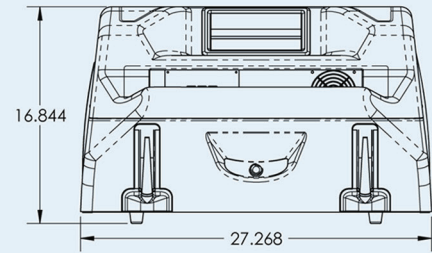

PathArchiv Specifications

	PathArchiv-S	PathArchiv-B
Computer OS	Win 10 Pro	Win 10 Pro
USB 3.0 Ports	2	2
LAN Port	1	1
Keyboard and Mouse	Standard Wireless	Standard Wireless
Handheld Barcode Reader	Optional	Optional
Display		
Touch Screen	Full color LCD	Full color LCD
Power / Environment		
Current	1.0 amp	1.0 amp
Power Supply	120-240 VAC	120-240 VAC
Frequency	50/60 Hz	50/60 Hz
Operating Temperature	41° - 86° F / +5 - +30°C	41° - 86° F / +5 - +30°C
Certifications	CE, FCC Class A, RoHS CSA/UL Electrical Certification	CE, FCC Class A, RoHS CSA/UL Electrical Certification
Instrument Size		
Height	17" H (431.8 mm)	17.5" H (444.5 mm)
Width	27" W (685.8 mm)	10.75" W (273.05 mm)
Depth	19" D (482.6 mm)	22.5" D (571.5 mm)
Weight		
Instrument	52 lb / 23.6 kg	34 lb / 15.4 kg
Sample Size Capacity		
Standard Slide Size	1.007" x 3.007" (25.6 mm x 76.4 mm)	
Standard Block Cassette Size		1.122" x 1.614" (28.5 mm x 41 mm)
Sample Processing and Storage		
Samples per Instrument	200	50
Samples per Magazine	200	50
Magazines per Storage Box	8	8
Samples per Storage Box	1,600	400
Storage Box Size	12" W (304.8 mm) 12" D (304.8 mm) 4" H (101.6 mm)	12" W (304.8 mm) 12" D (304.8 mm) 4" H (101.6 mm)
Magazine Size	2-5/8" W (66.675 mm) 5-5/8" D (142.875 mm) 3-1/8" H (79.375 mm)	2-5/8" W (66.675 mm) 11-1/8" D (282.575 mm) 1-1/4" H (31.75 mm)
Sample Processing Rate (Samples per Hour)		
	240 Slides/hr	1500 Blocks/hr

PathArchiv-S Slide Filing