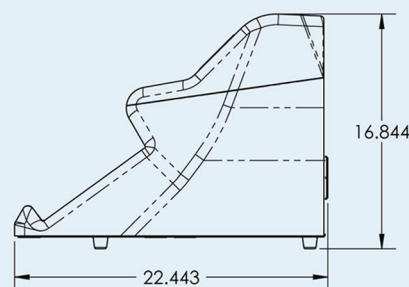

PathArchiv Specifications

	PathArchiv-S	PathArchiv-B
Computer OS	Win 10 Pro	Win 10 Pro
USB 3.0 Ports	2	2
LAN Port	1	1
Keyboard and Mouse	Standard Wireless	Standard Wireless
Handheld Barcode Reader	Optional	Optional
Display		
Touch Screen	Full color LCD	Full color LCD
Power / Environment		
Current	1.0 amp	1.0 amp
Power Supply	120-240 VAC	120-240 VAC
Frequency	50/60 Hz	50/60 Hz
Operating Temperature	41° - 86° F / +5 - +30°C	41° - 86° F / +5 - +30°C
Certifications	CE, FCC Class A, RoHS CSA/UL Electrical Certification	CE, FCC Class A, RoHS CSA/UL Electrical Certification
Instrument Size		
Height	17" H (431.8 mm)	17.5" H (444.5 mm)
Width	27" W (685.8 mm)	10.75" W (273.05 mm)
Depth	19" D (482.6 mm)	22.5" D (571.5 mm)
Weight		
Instrument	52 lb / 23.6 kg	34 lb / 15.4 kg
Sample Size Capacity		
Standard Slide Size	1.007" x 3.007" (25.6 mm x 76.4 mm)	
Standard Block Cassette Size		1.122" x 1.614" (28.5 mm x 41 mm)
Sample Processing and Storage		
Samples per Instrument	200	50
Samples per Magazine	200	50
Magazines per Storage Box	8	8
Samples per Storage Box	1,600	400
Storage Box Size	12" W (304.8 mm) 12" D (304.8 mm) 4" H (101.6 mm)	12" W (304.8 mm) 12" D (304.8 mm) 4" H (101.6 mm)
Magazine Size	2-5/8" W (66.675 mm) 5-5/8" D (142.875 mm) 3-1/8" H (79.375 mm)	2-5/8" W (66.675 mm) 11-1/8" D (282.575 mm) 1-1/4" H (31.75 mm)
Sample Processing Rate (Samples per Hour)		
	400 Slides/hr	1500 Blocks/hr

PathArchiv-S Slide Filing

PathArchiv-B Block Filing

Slide storage magazine

Block storage magazine

Outer storage box

586.731.6000 • toll free (US): 1-866-604-SPOT
www.spotimaging.com • info@spotimaging.com