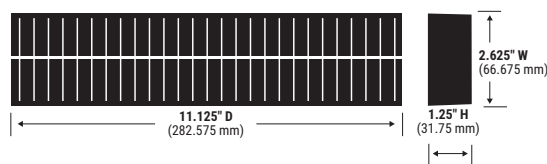

PathArchiv Specifications

	PathArchiv-S	PathArchiv-B
Computer OS	Win 10 Pro	Win 10 Pro
USB 3.0 Ports	2	2
LAN Port	1	1
Keyboard and Mouse	Standard Wireless	Standard Wireless
Handheld Barcode Reader	Optional	Optional
Display		
Touch Screen	Full color LCD	Full color LCD
Power / Environment		
Current	1.0 amp	1.0 amp
Power Supply	120-240 VAC	120-240 VAC
Frequency	50/60 Hz	50/60 Hz
Operating Temperature	41° - 86° F / +5 - +30°C	41° - 86° F / +5 - +30°C
Certifications	CE, FCC Class A, RoHS CSA/UL Electrical Certification	CE, FCC Class A, RoHS CSA/UL Electrical Certification
Instrument Size		
Height	17" H (431.8 mm)	17.5" H (444.5 mm)
Width	27" W (685.8 mm)	10.75" W (273.05 mm)
Depth	19" D (482.6 mm)	22.5" D (571.5 mm)
Weight		
Instrument	52 lb / 23.6 kg	34 lb / 15.4 kg
Sample Size Capacity		
Standard Slide Size	1.007" x 3.007" (25.6 mm x 76.4 mm)	
Standard Block Cassette Size		1.122" x 1.614" (28.5 mm x 41 mm)
Sample Processing and Storage		
Samples per Instrument	200	50
Samples per Magazine	200	50
Magazines per Storage Box	8	8
Samples per Storage Box	1,600	400
Storage Box Size	12" W (304.8 mm) 12" D (304.8 mm) 4" H (101.6 mm)	12" W (304.8 mm) 12" D (304.8 mm) 4" H (101.6 mm)
Magazine Size	2-5/8" W (66.675 mm) 5-5/8" D (142.875 mm) 3-1/8" H (79.375 mm)	2-5/8" W (66.675 mm) 11-1/8" D (282.575 mm) 1-1/4" H (31.75 mm)
Sample Processing Rate (Samples per Hour)		
	400 Slides/hr	1500 Blocks/hr

PathArchiv-S Slide Filing

PathArchiv-B Block Filing

Slide storage magazine

Block storage magazine

Outer storage box

586.731.6000 • toll free (US): 1-866-604-SPOT
www.spotimaging.com • info@spotimaging.com