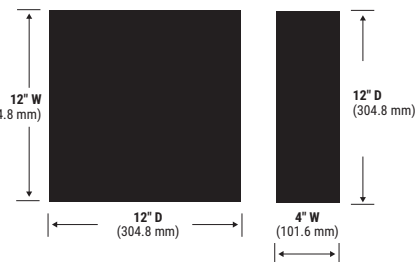

PathArchiv Specifications

	PathArchiv-S	PathArchiv-B
Computer OS	Win 10 Pro	Win 10 Pro
USB 3.0 Ports	2	2
LAN Port	1	1
Keyboard and Mouse	Standard Wireless	Standard Wireless
Handheld Barcode Reader	Optional	Optional
Display		
Touch Screen	Full color LCD	Full color LCD
Power / Environment		
Current	1.0 amp	1.0 amp
Power Supply	120-240 VAC	120-240 VAC
Frequency	50/60 Hz	50/60 Hz
Operating Temperature	41° - 86° F / +5 - +30°C	41° - 86° F / +5 - +30°C
Certifications	CE, FCC Class A, RoHS CSA/UL Electrical Certification	CE, FCC Class A, RoHS CSA/UL Electrical Certification
Instrument Size		
Height	17" H (431.8 mm)	17.5" H (444.5 mm)
Width	27" W (685.8 mm)	10.75" W (273.05 mm)
Depth	19" D (482.6 mm)	22.5" D (571.5 mm)
Weight		
Instrument	52 lb / 23.6 kg	34 lb / 15.4 kg
Sample Size Capacity		
Standard Slide Size	1.007" x 3.007" (25.6 mm x 76.4 mm)	
Standard Block Cassette Size		1.122" x 1.614" (28.5 mm x 41 mm)
Sample Processing and Storage		
Samples per Instrument	200	50
Samples per Magazine	200	50
Magazines per Storage Box	8	8
Samples per Storage Box	1,600	400
Storage Box Size	12" W (304.8 mm) 12" D (304.8 mm) 4" H (101.6 mm)	12" W (304.8 mm) 12" D (304.8 mm) 4" H (101.6 mm)
Magazine Size	2-5/8" W (66.675 mm) 5-5/8" D (142.875 mm) 3-1/8" H (79.375 mm)	2-5/8" W (66.675 mm) 11-1/8" D (282.575 mm) 1-1/4" H (31.75 mm)
Sample Processing Rate (Samples per Hour)		
	400 Slides/hr	1500 Blocks/hr

PathArchiv-S Slide Filing

PathArchiv-B Block Filing

Slide storage magazine

Block storage magazine

Outer storage box

586.731.6000 • toll free (US): 1-866-604-SPOT
www.spotimaging.com • info@spotimaging.com