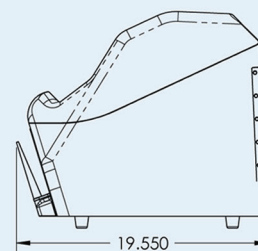

PathArchiv Specifications

	PathArchiv-S	PathArchiv-B
Computer OS	Win 10 Pro	Win 10 Pro
USB 3.0 Ports	2	2
LAN Port	1	1
Keyboard and Mouse	Standard Wireless	Standard Wireless
Handheld Barcode Reader	Optional	Optional
Display		
Touch Screen	Full color LCD	Full color LCD
Power / Environment		
Current	1.0 amp	1.0 amp
Power Supply	120-240 VAC	120-240 VAC
Frequency	50/60 Hz	50/60 Hz
Operating Temperature	41° - 86° F / +5 - +30°C	41° - 86° F / +5 - +30°C
Certifications	CE, FCC Class A, RoHS CSA/UL Electrical Certification	CE, FCC Class A, RoHS CSA/UL Electrical Certification
Instrument Size		
Height	17" H (431.8 mm)	17.5" H (444.5 mm)
Width	27" W (685.8 mm)	10.75" W (273.05 mm)
Depth	19" D (482.6 mm)	22.5" D (571.5 mm)
Weight		
Instrument	52 lb / 23.6 kg	34 lb / 15.4 kg
Sample Size Capacity		
Standard Slide Size	1.007" x 3.007" (25.6 mm x 76.4 mm)	
Standard Block Cassette Size		1.122" x 1.614" (28.5 mm x 41 mm)
Sample Processing and Storage		
Samples per Instrument	200	50
Samples per Magazine	200	50
Magazines per Storage Box	8	8
Samples per Storage Box	1,600	400
Storage Box Size	12" W (304.8 mm) 12" D (304.8 mm) 4" H (101.6 mm)	12" W (304.8 mm) 12" D (304.8 mm) 4" H (101.6 mm)
Magazine Size	2-5/8" W (66.675 mm) 5-5/8" D (142.875 mm) 3-1/8" H (79.375 mm)	2-5/8" W (66.675 mm) 11-1/8" D (282.575 mm) 1-1/4" H (31.75 mm)
Sample Processing Rate (Samples per Hour)		
	400 Slides/hr	1500 Blocks/hr

PathArchiv-S Slide Filing