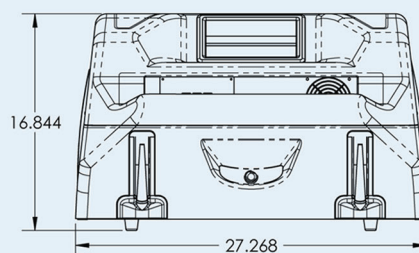

PathArchiv Specifications

	PathArchiv-S	PathArchiv-B
Computer OS	Win 10 Pro	Win 10 Pro
USB 3.0 Ports	2	2
LAN Port	1	1
Keyboard and Mouse	Standard Wireless	Standard Wireless
Handheld Barcode Reader	Optional	Optional
Display		
Touch Screen	Full color LCD	Full color LCD
Power / Environment		
Current	1.0 amp	1.0 amp
Power Supply	120-240 VAC	120-240 VAC
Frequency	50/60 Hz	50/60 Hz
Operating Temperature	41° - 86° F / +5 - +30°C	41° - 86° F / +5 - +30°C
Certifications	CE, FCC Class A, RoHS CSA/UL Electrical Certification	CE, FCC Class A, RoHS CSA/UL Electrical Certification
Instrument Size		
Height	17" H (431.8 mm)	17.5" H (444.5 mm)
Width	27" W (685.8 mm)	10.75" W (273.05 mm)
Depth	19" D (482.6 mm)	22.5" D (571.5 mm)
Weight		
Instrument	52 lb / 23.6 kg	34 lb / 15.4 kg
Sample Size Capacity		
Standard Slide Size	1.007" x 3.007" (25.6 mm x 76.4 mm)	
Standard Block Cassette Size		1.122" x 1.614" (28.5 mm x 41 mm)
Sample Processing and Storage		
Samples per Instrument	200	50
Samples per Magazine	200	50
Magazines per Storage Box	8	8
Samples per Storage Box	1,600	400
Storage Box Size	12" W (304.8 mm) 12" D (304.8 mm) 4" H (101.6 mm)	12" W (304.8 mm) 12" D (304.8 mm) 4" H (101.6 mm)
Magazine Size	2-5/8" W (66.675 mm) 5-5/8" D (142.875 mm) 3-1/8" H (79.375 mm)	2-5/8" W (66.675 mm) 11-1/8" D (282.575 mm) 1-1/4" H (31.75 mm)
Sample Processing Rate (Samples per Hour)		
	400 Slides/hr	1500 Blocks/hr

PathArchiv-S Slide Filing