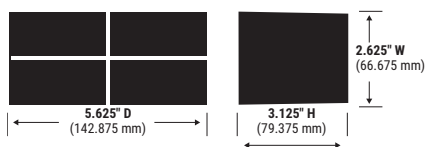

Slide storage magazine