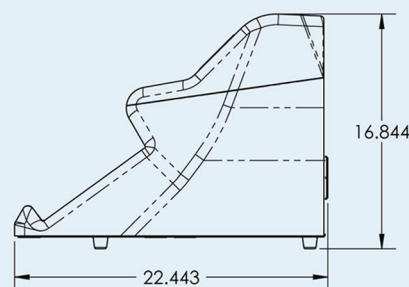

PathArchiv Specifications

	PathArchiv-S	PathArchiv-B
Computer OS	Win 10 Pro	Win 10 Pro
USB 3.0 Ports	2	2
LAN Port	1	1
Keyboard and Mouse	Standard Wireless	Standard Wireless
Handheld Barcode Reader	Optional	Optional
Display		
Touch Screen	Full color LCD	Full color LCD
Power / Environment		
Current	1.0 amp	1.0 amp
Power Supply	120-240 VAC	120-240 VAC
Frequency	50/60 Hz	50/60 Hz
Operating Temperature	41° - 86° F / +5 - +30°C	41° - 86° F / +5 - +30°C
Certifications	CE, FCC Class A, RoHS CSA/UL Electrical Certification	CE, FCC Class A, RoHS CSA/UL Electrical Certification
Instrument Size		
Height	17" H (431.8 mm)	17.5" H (444.5 mm)
Width	27" W (685.8 mm)	10.75" W (273.05 mm)
Depth	19" D (482.6 mm)	22.5" D (571.5 mm)
Weight		
Instrument	52 lb / 23.6 kg	34 lb / 15.4 kg
Sample Size Capacity		
Standard Slide Size	1.007" x 3.007" (25.6 mm x 76.4 mm)	
Standard Block Cassette Size		1.122" x 1.614" (28.5 mm x 41 mm)
Sample Processing and Storage		
Samples per Instrument	200	50
Samples per Magazine	200	50
Magazines per Storage Box	8	8
Samples per Storage Box	1,600	400
Storage Box Size	12" W (304.8 mm) 12" D (304.8 mm) 4" H (101.6 mm)	12" W (304.8 mm) 12" D (304.8 mm) 4" H (101.6 mm)
Magazine Size	2-5/8" W (66.675 mm) 5-5/8" D (142.875 mm) 3-1/8" H (79.375 mm)	2-5/8" W (66.675 mm) 11-1/8" D (282.575 mm) 1-1/4" H (31.75 mm)
Sample Processing Rate (Samples per Hour)		
	400 Slides/hr	1500 Blocks/hr

PathArchiv-S Slide Filing

PathArchiv-B Block Filing

Slide storage magazine

Block storage magazine

Outer storage box

SPOT IMAGING™
Take a closer look

586.731.6000 • toll free (US): 1-866-604-SPOT
www.spotimaging.com • info@spotimaging.com