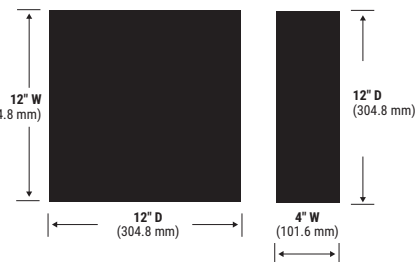

Outer storage box

SPOT IMAGING™
Take a closer look

586.731.6000 • toll free (US): 1-866-604-SPOT
www.spotimaging.com • info@spotimaging.com