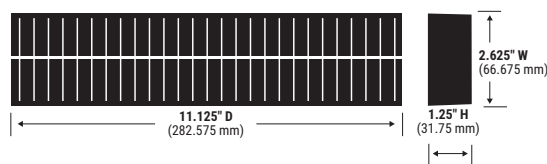

Block storage magazine