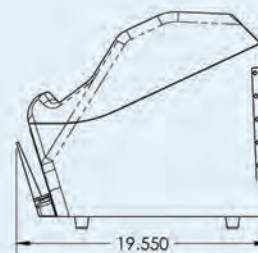

PathArchiv Specifications

	PathArchiv-S	PathArchiv-B
Computer OS	Win 10 Pro	Win 10 Pro
USB 3.0 Ports	2	2
LAN Port	1	1
Keyboard and Mouse	Standard Wireless	Standard Wireless
Handheld Barcode Reader	Optional	Optional
Display		
Touch Screen	Full color LCD	Full color LCD
Power / Environment		
Current	1.0 amp	1.0 amp
Power Supply	120-240 VAC	120-240 VAC
Frequency	50/60 Hz	50/60 Hz
Operating Temperature	41° - 86° F / +5 - +30°C	41° - 86° F / +5 - +30°C
Certifications	CE, FCC Class A, RoHS CSA/UL Electrical Certification	CE, FCC Class A, RoHS CSA/UL Electrical Certification
Instrument Size		
Height	17" H (431.8 mm)	17.5" H (444.5 mm)
Width	27" W (685.8 mm)	10.75" W (273.05 mm)
Depth	19" D (482.6 mm)	22.5" D (571.5 mm)
Weight		
Instrument	52 lb / 23.6 kg	34 lb / 15.4 kg
Sample Size Capacity		
Standard Slide Size	1.007" x 3.007" (25.6 mm x 76.4 mm)	
Standard Block Cassette Size		1.122" x 1.614" (28.5 mm x 41 mm)
Sample Processing and Storage		
Samples per Instrument	200	50
Samples per Magazine	200	50
Magazines per Storage Box	8	8
Samples per Storage Box	1,600	400
Storage Box Size	12" W (304.8 mm) 12" D (304.8 mm) 4" H (101.6 mm)	12" W (304.8 mm) 12" D (304.8 mm) 4" H (101.6 mm)
Magazine Size	2-5/8" W (66.675 mm) 5-5/8" D (142.875 mm) 3-1/8" H (79.375 mm)	2-5/8" W (66.675 mm) 11-1/8" D (282.575 mm) 1-1/4" H (31.75 mm)
Sample Processing Rate (Samples per Hour)		
	400 Slides/hr	1500 Blocks/hr

PathArchiv-S Slide Filing