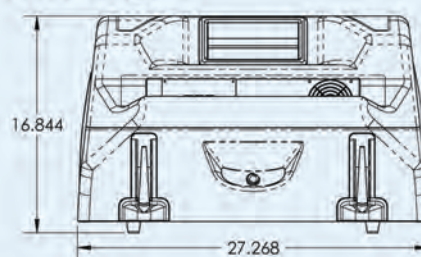

PathArchiv Specifications

	PathArchiv-S	PathArchiv-B
Computer OS	Win 10 Pro	Win 10 Pro
USB 3.0 Ports	2	2
LAN Port	1	1
Keyboard and Mouse	Standard Wireless	Standard Wireless
Handheld Barcode Reader	Optional	Optional
Display		
Touch Screen	Full color LCD	Full color LCD
Power / Environment		
Current	1.0 amp	1.0 amp
Power Supply	120-240 VAC	120-240 VAC
Frequency	50/60 Hz	50/60 Hz
Operating Temperature	41° - 86° F / +5 - +30°C	41° - 86° F / +5 - +30°C
Certifications	CE, FCC Class A, RoHS CSA/UL Electrical Certification	CE, FCC Class A, RoHS CSA/UL Electrical Certification
Instrument Size		
Height	17" H (431.8 mm)	17.5" H (444.5 mm)
Width	27" W (685.8 mm)	10.75" W (273.05 mm)
Depth	19" D (482.6 mm)	22.5" D (571.5 mm)
Weight		
Instrument	52 lb / 23.6 kg	34 lb / 15.4 kg
Sample Size Capacity		
Standard Slide Size	1.007" x 3.007" (25.6 mm x 76.4 mm)	
Standard Block Cassette Size		1.122" x 1.614" (28.5 mm x 41 mm)
Sample Processing and Storage		
Samples per Instrument	200	50
Samples per Magazine	200	50
Magazines per Storage Box	8	8
Samples per Storage Box	1,600	400
Storage Box Size	12" W (304.8 mm) 12" D (304.8 mm) 4" H (101.6 mm)	12" W (304.8 mm) 12" D (304.8 mm) 4" H (101.6 mm)
Magazine Size	2-5/8" W (66.675 mm) 5-5/8" D (142.875 mm) 3-1/8" H (79.375 mm)	2-5/8" W (66.675 mm) 11-1/8" D (282.575 mm) 1-1/4" H (31.75 mm)
Sample Processing Rate (Samples per Hour)		
	400 Slides/hr	1500 Blocks/hr

PathArchiv-S Slide Filing