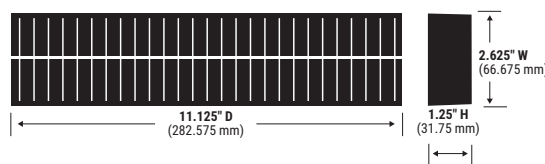

PathArchiv Specifications

	PathArchiv-S	PathArchiv-B
Computer OS	Win 10 Pro	Win 10 Pro
USB 3.0 Ports	2	2
LAN Port	1	1
Keyboard and Mouse	Standard Wireless	Standard Wireless
Handheld Barcode Reader	Optional	Optional
Display		
Touch Screen	Full color LCD	Full color LCD
Power / Environment		
Current	1.0 amp	1.0 amp
Power Supply	120-240 VAC	120-240 VAC
Frequency	50/60 Hz	50/60 Hz
Operating Temperature	41° - 86° F / +5 - +30°C	41° - 86° F / +5 - +30°C
Certifications	CE, FCC Class A, RoHS CSA/UL Electrical Certification	CE, FCC Class A, RoHS CSA/UL Electrical Certification
Instrument Size		
Height	17" H (431.8 mm)	17.5" H (444.5 mm)
Width	27" W (685.8 mm)	10.75" W (273.05 mm)
Depth	19" D (482.6 mm)	22.5" D (571.5 mm)
Weight		
Instrument	52 lb / 23.6 kg	34 lb / 15.4 kg
Sample Size Capacity		
Standard Slide Size	1.007" x 3.007" (25.6 mm x 76.4 mm)	
Standard Block Cassette Size		1.122" x 1.614" (28.5 mm x 41 mm)
Sample Processing and Storage		
Samples per Instrument	200	50
Samples per Magazine	200	50
Magazines per Storage Box	8	8
Samples per Storage Box	1,600	400
Storage Box Size	12" W (304.8 mm) 12" D (304.8 mm) 4" H (101.6 mm)	12" W (304.8 mm) 12" D (304.8 mm) 4" H (101.6 mm)
Magazine Size	2-5/8" W (66.675 mm) 5-5/8" D (142.875 mm) 3-1/8" H (79.375 mm)	2-5/8" W (66.675 mm) 11-1/8" D (282.575 mm) 1-1/4" H (31.75 mm)
Sample Processing Rate (Samples per Hour)		
	400 Slides/hr	1500 Blocks/hr

PathArchiv-S Slide Filing

PathArchiv-B Block Filing

Slide storage magazine

Block storage magazine

Outer storage box

Take a closer look

586.731.6000 • toll free (US): 1-866-604-SPOT
www.spotimaging.com • info@spotimaging.com