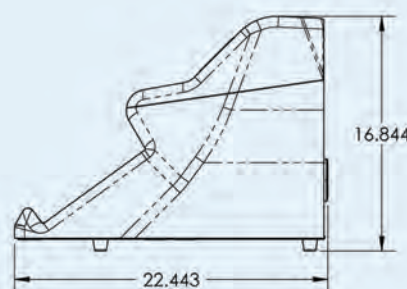

Slide storage magazine