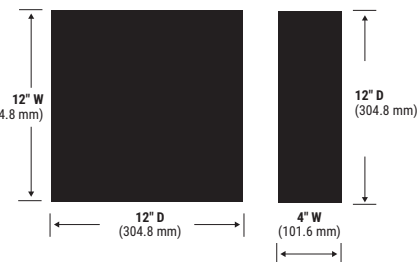

PathArchiv Specifications

	PathArchiv-S	PathArchiv-B
Computer OS	Win 10 Pro	Win 10 Pro
USB 3.0 Ports	2	2
LAN Port	1	1
Keyboard and Mouse	Standard Wireless	Standard Wireless
Handheld Barcode Reader	Optional	Optional
Display		
Touch Screen	Full color LCD	Full color LCD
Power / Environment		
Current	1.0 amp	1.0 amp
Power Supply	120-240 VAC	120-240 VAC
Frequency	50/60 Hz	50/60 Hz
Operating Temperature	41° - 86° F / +5 - +30°C	41° - 86° F / +5 - +30°C
Certifications	CE, FCC Class A, RoHS CSA/UL Electrical Certification	CE, FCC Class A, RoHS CSA/UL Electrical Certification
Instrument Size		
Height	17" H (431.8 mm)	17.5" H (444.5 mm)
Width	27" W (685.8 mm)	10.75" W (273.05 mm)
Depth	19" D (482.6 mm)	22.5" D (571.5 mm)
Weight		
Instrument	52 lb / 23.6 kg	34 lb / 15.4 kg
Sample Size Capacity		
Standard Slide Size	1.007" x 3.007" (25.6 mm x 76.4 mm)	
Standard Block Cassette Size		1.122" x 1.614" (28.5 mm x 41 mm)
Sample Processing and Storage		
Samples per Instrument	200	50
Samples per Magazine	200	50
Magazines per Storage Box	8	8
Samples per Storage Box	1,600	400
Storage Box Size	12" W (304.8 mm) 12" D (304.8 mm) 4" H (101.6 mm)	12" W (304.8 mm) 12" D (304.8 mm) 4" H (101.6 mm)
Magazine Size	2-5/8" W (66.675 mm) 5-5/8" D (142.875 mm) 3-1/8" H (79.375 mm)	2-5/8" W (66.675 mm) 11-1/8" D (282.575 mm) 1-1/4" H (31.75 mm)
Sample Processing Rate (Samples per Hour)		
	400 Slides/hr	1500 Blocks/hr

PathArchiv-S Slide Filing

PathArchiv-B Block Filing

Slide storage magazine

Block storage magazine

Outer storage box

Take a closer look

586.731.6000 • toll free (US): 1-866-604-SPOT
www.spotimaging.com • info@spotimaging.com