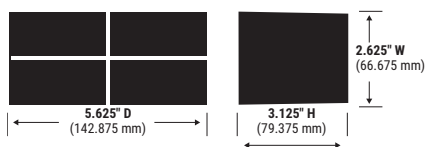

Block storage magazine