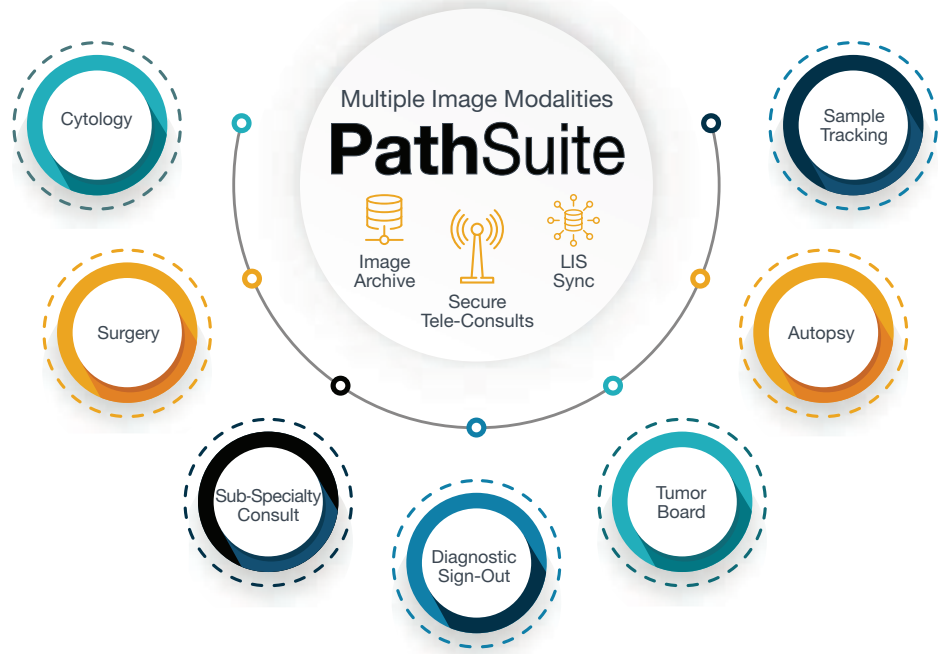

The Standard for Pathology Imaging

Helping pathology partners develop roadmaps

- Professional images from streamlined workflows
- Shared central image archive
- Secure telepathology interface
- Synchronized LIS connectivity

Based on the principles of:

- Practical, budget positive solutions that pay for themselves
- Integrated, stepwise implementation
- Fitting your existing infrastructure of equipment and software
- Solid performance 55+ years of problem-solving experience