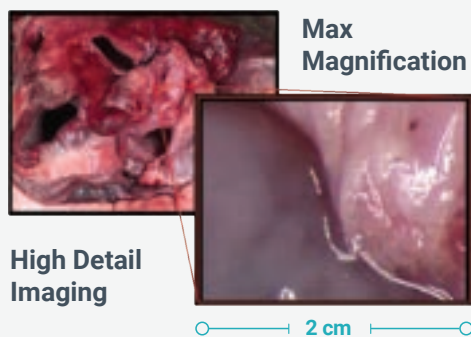

Sealed Protective Housing

Washable Keyboard & Mouse

Up to 6 hr. Battery Operation Standard

Premium 3-Way Casters

Bluetooth Foot Pedal & Mouse

PathMobile pays for itself and helps to resolve autopsy staffing gaps

- Drive time savings for Medical Examiners and photographers increases productive time.
- Streamline secure image management saves time saving and retrieving images while virtually eliminating the misplacement of case images.
- High quality images enhance the professional reputation of the Medical Examiner's office.

PathMobile™ | Cordless Autopsy Floor Stand

Full Body to Full Detail

PathMobile combines camera zoom, and arm positioning to provide both maximum field of view for full body, "as received" images and maximum magnification for full detail images.

MAX FOV

Routine Consults

Featuring PathCast : Easy, Clear and Secure Tele-Consult Interface

The PathCast telepathology solution delivers a secure, one-click connect invitation, allowing colleagues to easily clarify orientation and discuss dissection.