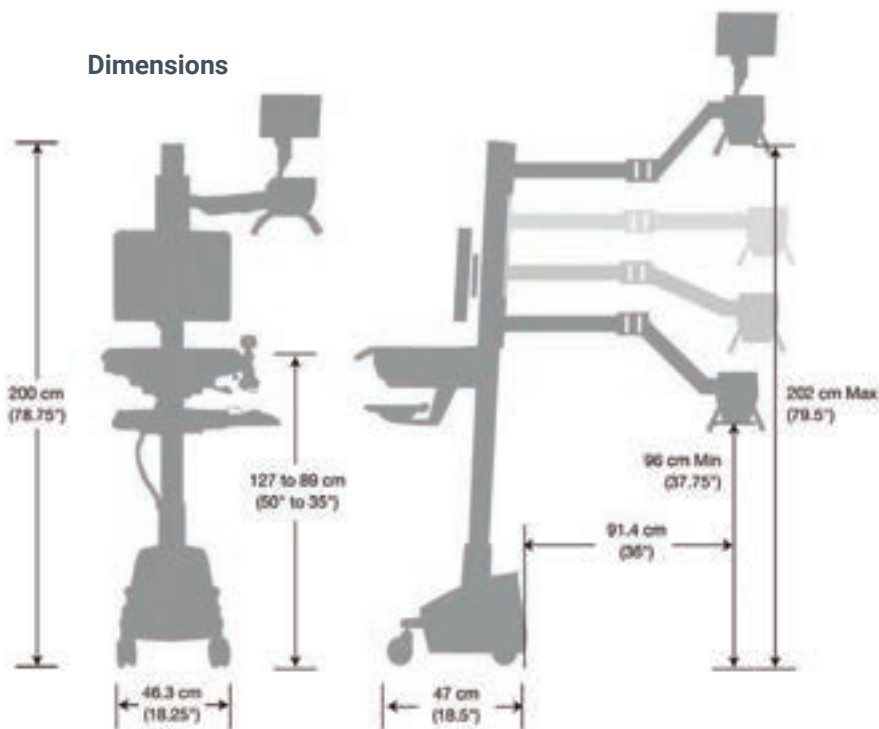

PathMobile™ | Cordless Autopsy Floor Stand

Full Body to Full Detail

PathMobile combines camera zoom, and arm positioning to provide both maximum field of view for full body, "as received" images and maximum magnification for full detail images.

MAX FOV

Routine Consults

Featuring PathCast : Easy, Clear and Secure Tele-Consult Interface

The PathCast telepathology solution delivers a secure, one-click connect invitation, allowing colleagues to easily clarify orientation and discuss dissection.

Dimensions

The Standard for Pathology Imaging

Helping pathology partners develop roadmaps

- Professional images from streamlined workflows
- Shared central image archive
- Secure telepathology interface
- Synchronized LIS connectivity