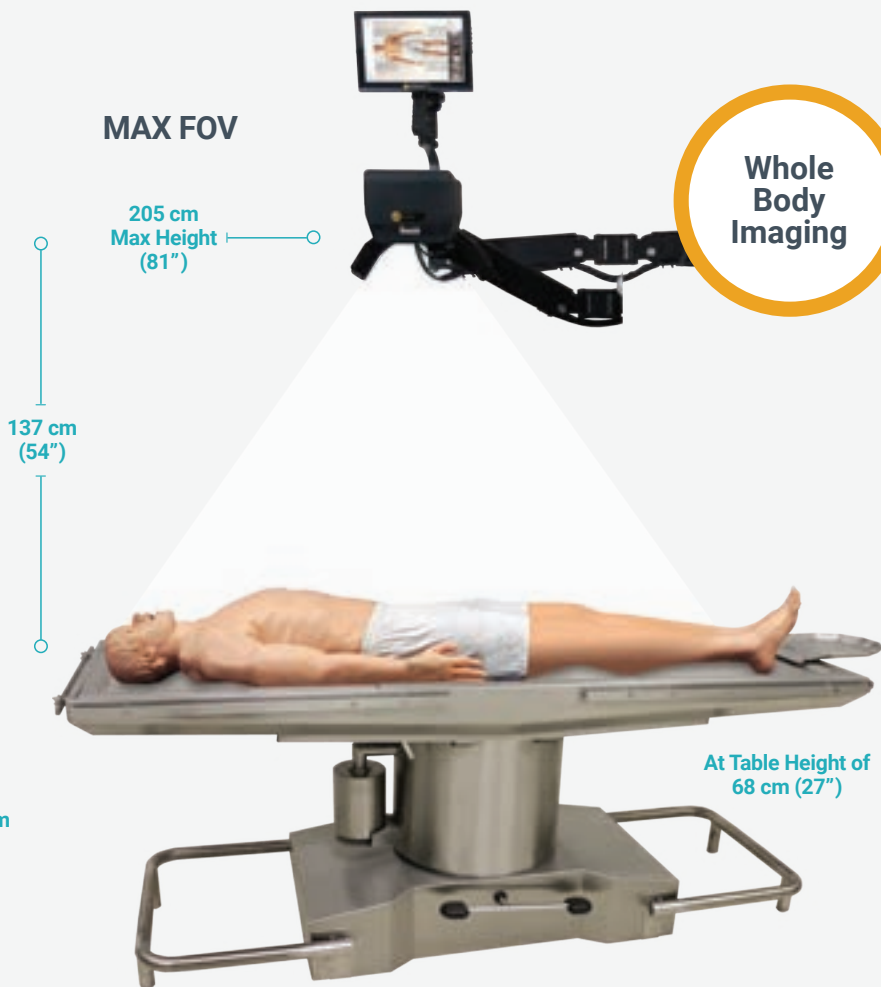

Easily Positioned Arm Monitor

- Live Preview 4K UHD or 720
- Captured image 4K UHD or 20 Mp
- 20x or 8.33x optical zoom HD

6 Axis Adjustable Camera Arm

Powered by PathSuite Professional Software

Barcode Case Entry and Auto Filing

PathMobile™ | Cordless Autopsy Floor Stand

Full Body to Full Detail

PathMobile combines camera zoom, and arm positioning to provide both maximum field of view for full body, "as received" images and maximum magnification for full detail images.

MAX FOV

Routine Consults

Featuring PathCast : Easy, Clear and Secure Tele-Consult Interface

The PathCast telepathology solution delivers a secure, one-click connect invitation, allowing colleagues to easily clarify orientation and discuss dissection.

Dimensions

The Standard for Pathology Imaging

Helping pathology partners develop roadmaps

- Professional images from streamlined workflows
- Shared central image archive
- Secure telepathology interface
- Synchronized LIS connectivity